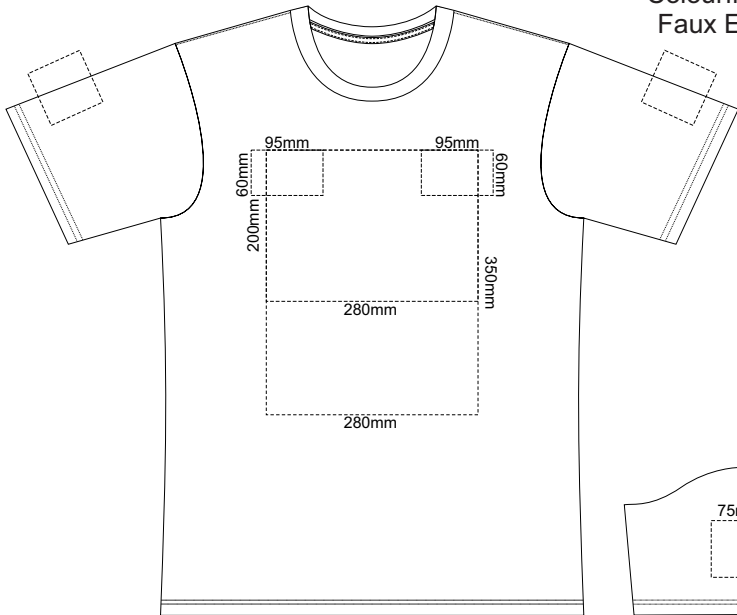

10% of Actual Size
Screen Print

MENS FRONT XS

MENS BACK XS

10% of Actual Size
Colourflex Transfer
Faux Embroidery

MENS FRONT XS

Print area 280x200mm can be rotated to best suit.

MENS BACK XS

Print area 280x200mm can be rotated to best suit.

10% of Actual Size
Screen Print

MENS FRONT MEDIUM

MENS BACK MEDIUM

10% of Actual Size
Colourflex Transfer
Faux Embroidery

Print area 280x200mm can be rotated to best suit.
MENS FRONT MEDIUM

Print area 280x200mm can be rotated to best suit.
MENS BACK MEDIUM

10% of Actual Size
Screen Print

MENS FRONT LARGE

MENS BACK LARGE

10% of Actual Size
Colourflex Transfer
Faux Embroidery

MENS FRONT LARGE

Print area 280x200mm can be rotated to best suit.

MENS BACK LARGE

Print area 280x200mm can be rotated to best suit.

10% of Actual Size
Screen Print

MENS FRONT XL

MENS BACK XL

10% of Actual Size
Colourflex Transfer
Faux Embroidery

Print area 280x200mm can be rotated to best suit.

Print area 280x200mm can be rotated to best suit.