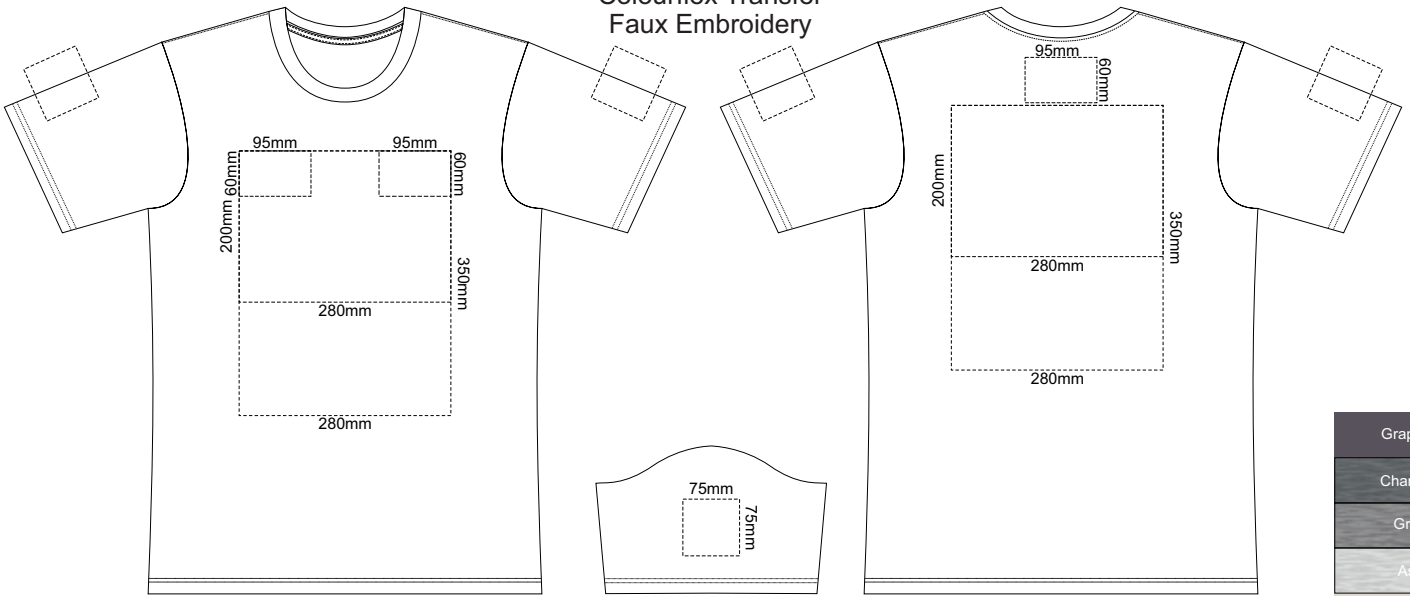

10% of Actual Size
Screen Print

MENS FRONT XS

MENS BACK XS

10% of Actual Size
Colourflex Transfer
Faux Embroidery

MENS FRONT XS

Print area 280x200mm can be rotated to best suit.

MENS BACK XS

Print area 280x200mm can be rotated to best suit.

MENS FRONT SMALL

MENS BACK SMALL

10% of Actual Size
Colourflex Transfer
Faux Embroidery

MENS FRONT SMALL

Print area 280x200mm can be rotated to best suit.

MENS BACK SMALL

Print area 280x200mm can be rotated to best suit.

10% of Actual Size
Screen Print

MENS FRONT MEDIUM

MENS BACK MEDIUM

10% of Actual Size
Colourflex Transfer
Faux Embroidery

Print area 280x200mm can be rotated to best suit.
MENS FRONT MEDIUM

Print area 280x200mm can be rotated to best suit.
MENS BACK MEDIUM

10% of Actual Size
Screen Print

MENS FRONT LARGE

MENS BACK LARGE

10% of Actual Size
Colourflex Transfer
Faux Embroidery

MENS FRONT LARGE

Print area 280x200mm can be rotated to best suit.

MENS BACK LARGE

Print area 280x200mm can be rotated to best suit.