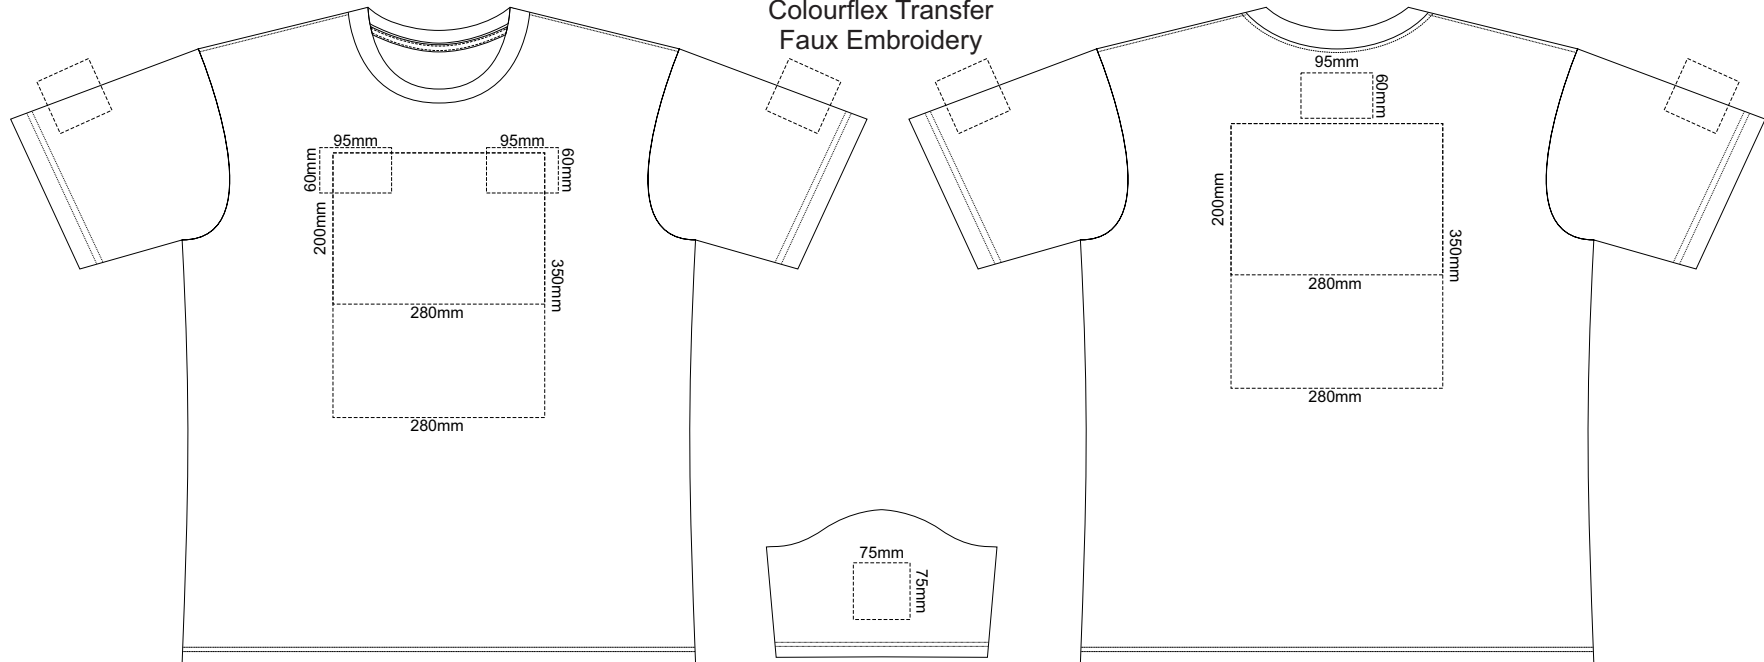

MENS FRONT 3XL

MENS BACK 3XL

Print area 280x200mm can be rotated to best suit.

Print area 280x200mm can be rotated to best suit.

Graphite
Charcoal
Grey
Ash
Ecru
White
Gold
Mustard
Orange
Rust
Fuchsia
Red
Kelly Green
Olive
Bottle Green
Cyan
Petrol Blue
Royal Blue
Navy
Purple
Carbon
Black
Jet Black