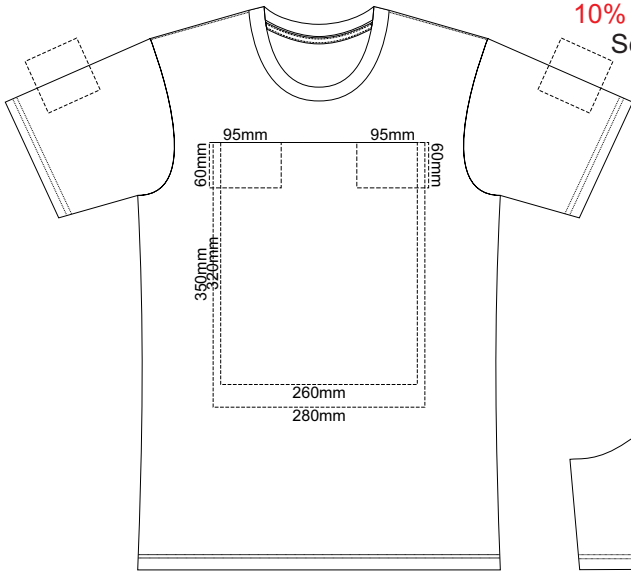

10% of Actual Size
Screen Print

MENS FRONT XS

MENS BACK XS

10% of Actual Size
Colourflex Transfer
Faux Embroidery

MENS FRONT XS

Print area 280x200mm can be rotated to best suit.

MENS BACK XS

Print area 280x200mm can be rotated to best suit.

MENS FRONT SMALL

MENS BACK SMALL

10% of Actual Size
Colourflex Transfer
Faux Embroidery

MENS FRONT SMALL

Print area 280x200mm can be rotated to best suit.

MENS BACK SMALL

Print area 280x200mm can be rotated to best suit.

10% of Actual Size
Screen Print

MENS FRONT MEDIUM

MENS BACK MEDIUM

10% of Actual Size
Colourflex Transfer
Faux Embroidery

Print area 280x200mm can be rotated to best suit.
MENS FRONT MEDIUM

Print area 280x200mm can be rotated to best suit.
MENS BACK MEDIUM

10% of Actual Size
Screen Print

MENS FRONT LARGE

MENS BACK LARGE

10% of Actual Size
Colourflex Transfer
Faux Embroidery

MENS FRONT LARGE

Print area 280x200mm can be rotated to best suit.

MENS BACK LARGE

Print area 280x200mm can be rotated to best suit.