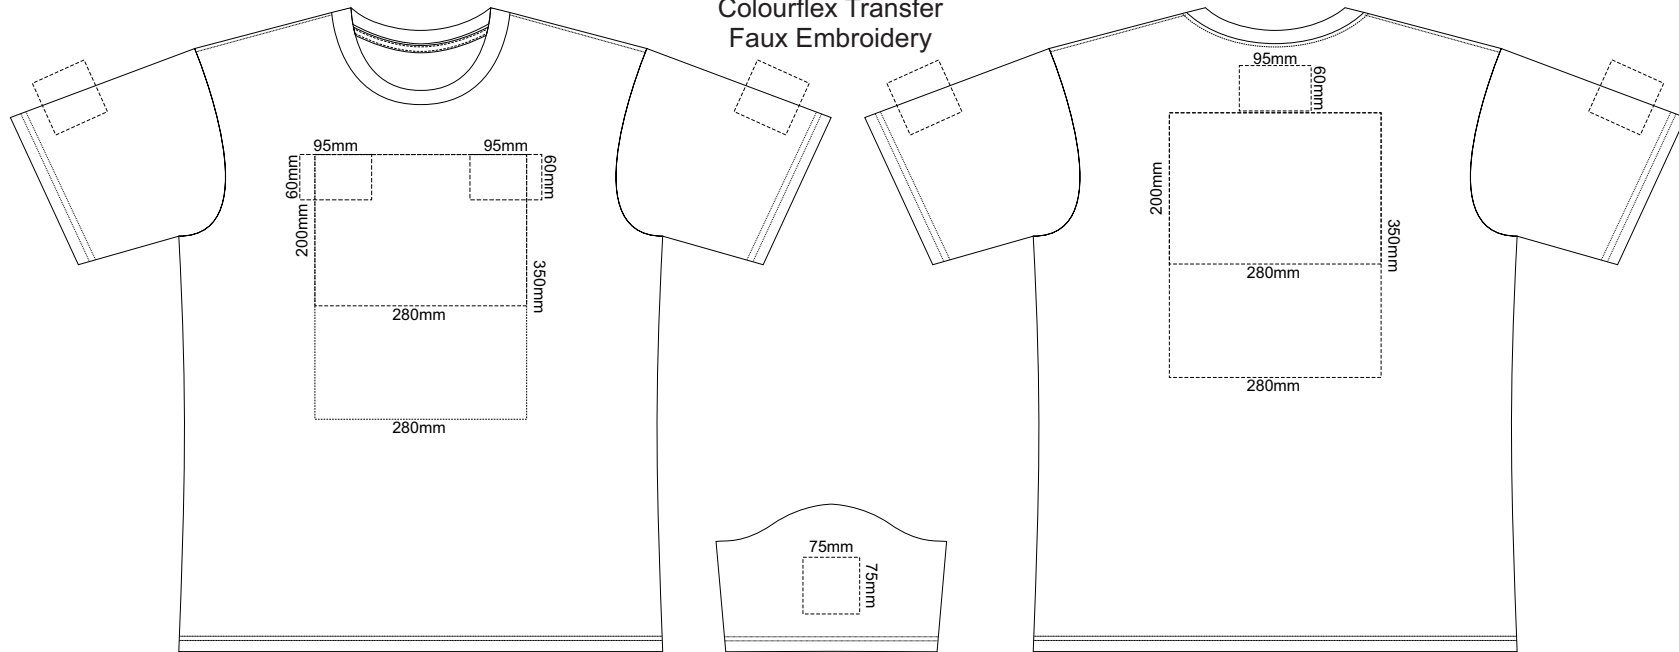

MENS FRONT 2XL

MENS BACK 2XL

10% of Actual Size
Colourflex Transfer
Faux Embroidery

Print area 280x200mm can be rotated to best suit.

Print area 280x200mm can be rotated to best suit.

MENS FRONT 2XL

MENS BACK 2XL