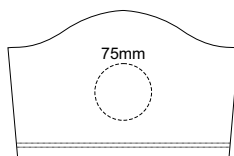

Graphite
Charcoal
Grey
Ash
Ecru
Gold
Mustard
Orange
Rust
Fuchsia
Red
Kelly Green
Olive
Bottle Green
Cyan
Petrol Blue
Royal Blue
Navy
Purple
Carbon
Black
Jet Black