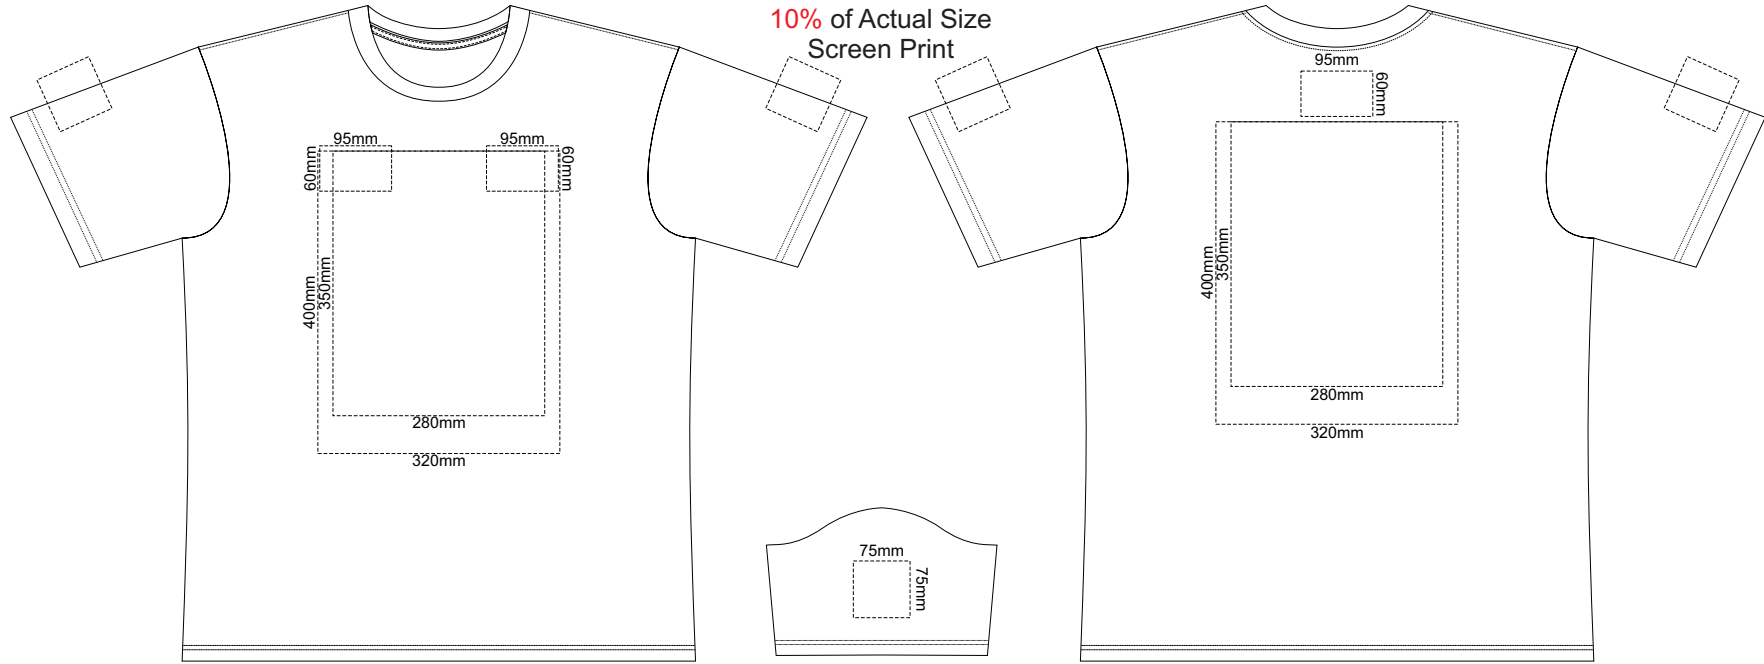

10% of Actual Size
Screen Print

MENS FRONT 3XL

MENS BACK 3XL

10% of Actual Size
Colourflex Transfer
Faux Embroidery