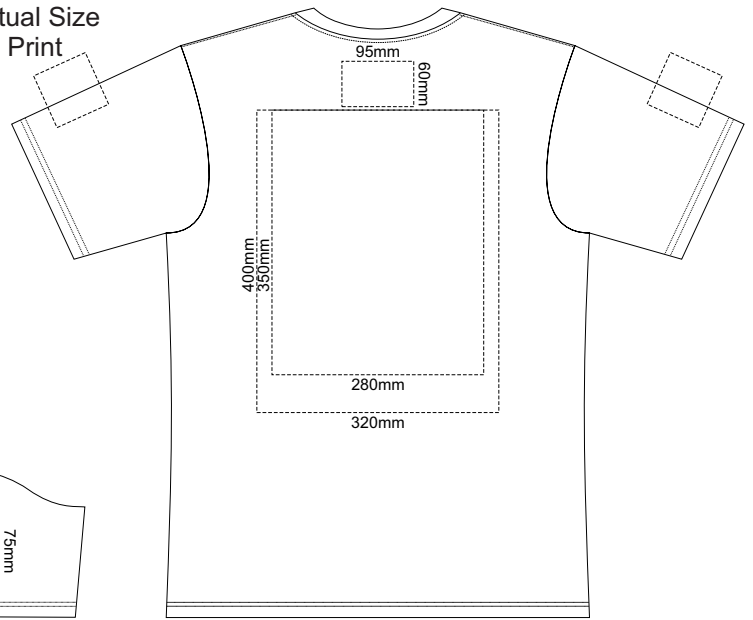

10% of Actual Size
Screen Print

MENS FRONT XS

MENS BACK XS

10% of Actual Size
Colourflex Transfer
Faux Embroidery

MENS FRONT XS

Print area 280x200mm can be rotated to best suit.

MENS BACK XS

Print area 280x200mm can be rotated to best suit.

MENS FRONT SMALL

MENS BACK SMALL

10% of Actual Size
Colourflex Transfer
Faux Embroidery

MENS FRONT SMALL

Print area 280x200mm can be rotated to best suit.

MENS BACK SMALL

Print area 280x200mm can be rotated to best suit.

10% of Actual Size
Screen Print

MENS FRONT MEDIUM

MENS BACK MEDIUM

10% of Actual Size
Colourflex Transfer
Faux Embroidery

Print area 280x200mm can be rotated to best suit.
MENS FRONT MEDIUM

Print area 280x200mm can be rotated to best suit.
MENS BACK MEDIUM

10% of Actual Size
Screen Print

MENS FRONT LARGE

MENS BACK LARGE

10% of Actual Size
Colourflex Transfer
Faux Embroidery

MENS FRONT LARGE

Print area 280x200mm can be rotated to best suit.

MENS BACK LARGE

Print area 280x200mm can be rotated to best suit.