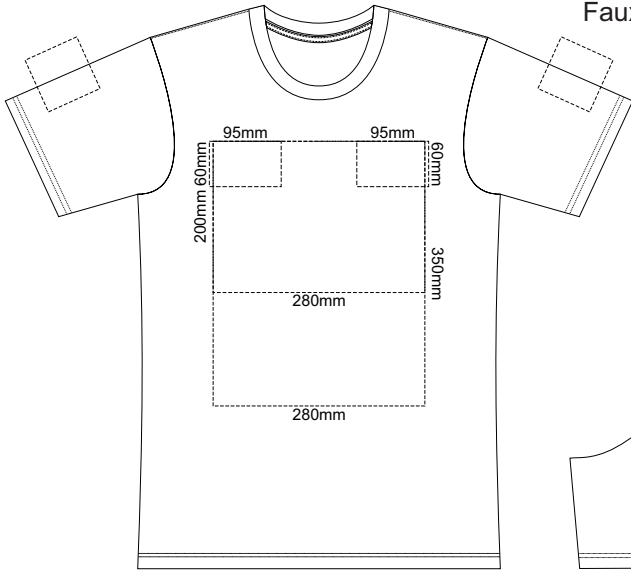

10% of Actual Size
Screen Print

MENS FRONT XS

MENS BACK XS

10% of Actual Size
Colourflex Transfer
Faux Embroidery

MENS FRONT XS

Print area 280x200mm can be rotated to best suit.

MENS BACK XS

Print area 280x200mm can be rotated to best suit.

MENS FRONT SMALL

MENS BACK SMALL

10% of Actual Size
Colourflex Transfer
Faux Embroidery

MENS FRONT SMALL

Print area 280x200mm can be rotated to best suit.

MENS BACK SMALL

Print area 280x200mm can be rotated to best suit.

10% of Actual Size
Screen Print

MENS FRONT MEDIUM

MENS BACK MEDIUM

10% of Actual Size
Colourflex Transfer
Faux Embroidery

Print area 280x200mm can be rotated to best suit.
MENS FRONT MEDIUM

Print area 280x200mm can be rotated to best suit.
MENS BACK MEDIUM

10% of Actual Size
Screen Print

MENS FRONT LARGE

MENS BACK LARGE

10% of Actual Size
Colourflex Transfer
Faux Embroidery

MENS FRONT LARGE

Print area 280x200mm can be rotated to best suit.

MENS BACK LARGE

Print area 280x200mm can be rotated to best suit.