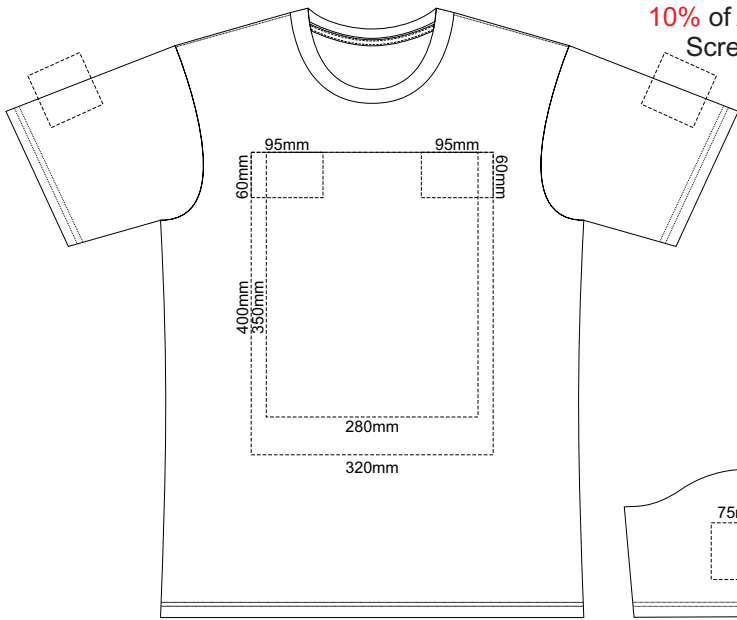

10% of Actual Size
Screen Print

MENS FRONT XS

MENS BACK XS

10% of Actual Size
Colourflex Transfer
Faux Embroidery

MENS FRONT XS

Print area 280x200mm can be rotated to best suit.

MENS BACK XS

Print area 280x200mm can be rotated to best suit.

MENS FRONT SMALL

MENS BACK SMALL

10% of Actual Size
Colourflex Transfer
Faux Embroidery

MENS FRONT SMALL

Print area 280x200mm can be rotated to best suit.

MENS BACK SMALL

Print area 280x200mm can be rotated to best suit.

10% of Actual Size
Screen Print

MENS FRONT MEDIUM

MENS BACK MEDIUM

10% of Actual Size
Colourflex Transfer
Faux Embroidery

Print area 280x200mm can be rotated to best suit.
MENS FRONT MEDIUM

Print area 280x200mm can be rotated to best suit.
MENS BACK MEDIUM

10% of Actual Size
Screen Print

MENS FRONT LARGE

MENS BACK LARGE

10% of Actual Size
Colourflex Transfer
Faux Embroidery

MENS FRONT LARGE

Print area 280x200mm can be rotated to best suit.

MENS BACK LARGE

Print area 280x200mm can be rotated to best suit.