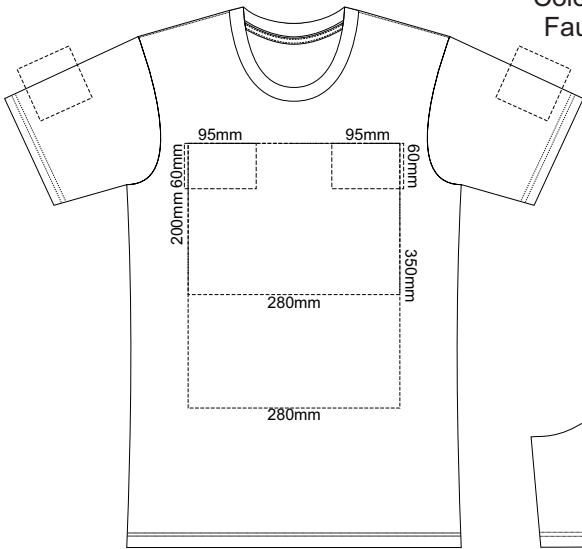

10% of Actual Size
Screen Print

MENS FRONT XS

MENS BACK XS

10% of Actual Size
Colourflex Transfer
Faux Embroidery

MENS FRONT XS

Print area 280x200mm can be rotated to best suit.

MENS BACK XS

Print area 280x200mm can be rotated to best suit.

MENS FRONT SMALL

MENS BACK SMALL

10% of Actual Size
Colourflex Transfer
Faux Embroidery

MENS FRONT SMALL

Print area 280x200mm can be rotated to best suit.

MENS BACK SMALL

Print area 280x200mm can be rotated to best suit.

10% of Actual Size
Screen Print

MENS FRONT MEDIUM

MENS BACK MEDIUM

10% of Actual Size
Colourflex Transfer
Faux Embroidery

Print area 280x200mm can be rotated to best suit.
MENS FRONT MEDIUM

Print area 280x200mm can be rotated to best suit.
MENS BACK MEDIUM

10% of Actual Size
Screen Print

MENS FRONT LARGE

MENS BACK LARGE

10% of Actual Size
Colourflex Transfer
Faux Embroidery

MENS FRONT LARGE

Print area 280x200mm can be rotated to best suit.

MENS BACK LARGE

Print area 280x200mm can be rotated to best suit.