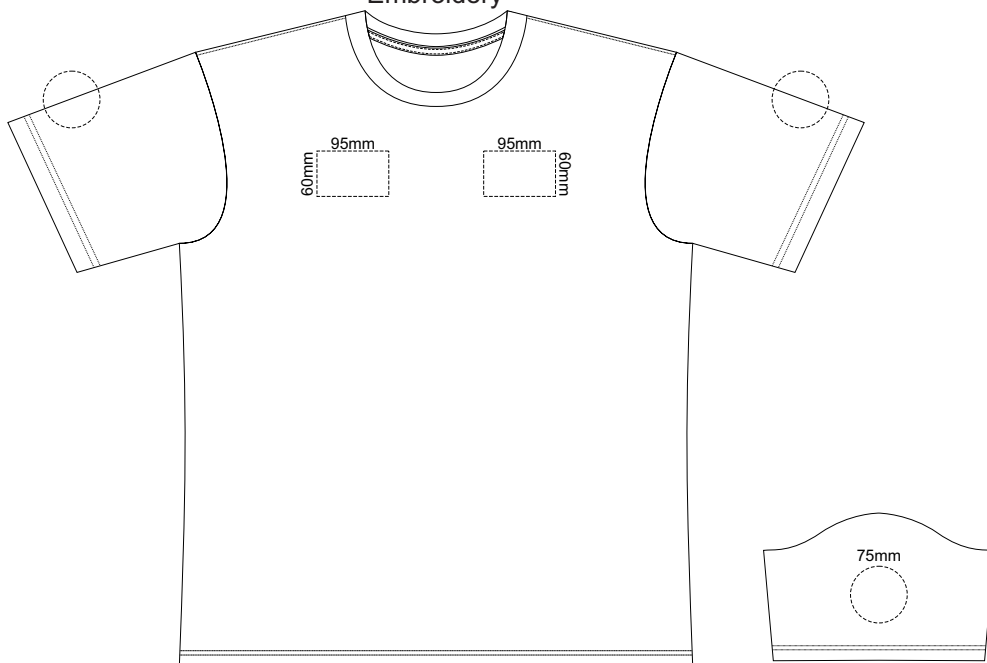

10% of Actual Size
Embroidery

MENS FRONT 3XL

Graphite
Charcoal
Grey
Ash
Ecru
Gold
Mustard
Orange
Rust
Fuchsia
Red
Kelly Green
Olive
Bottle Green
Cyan
Petrol Blue
Royal Blue
Navy
Purple
Carbon
Black
Jet Black