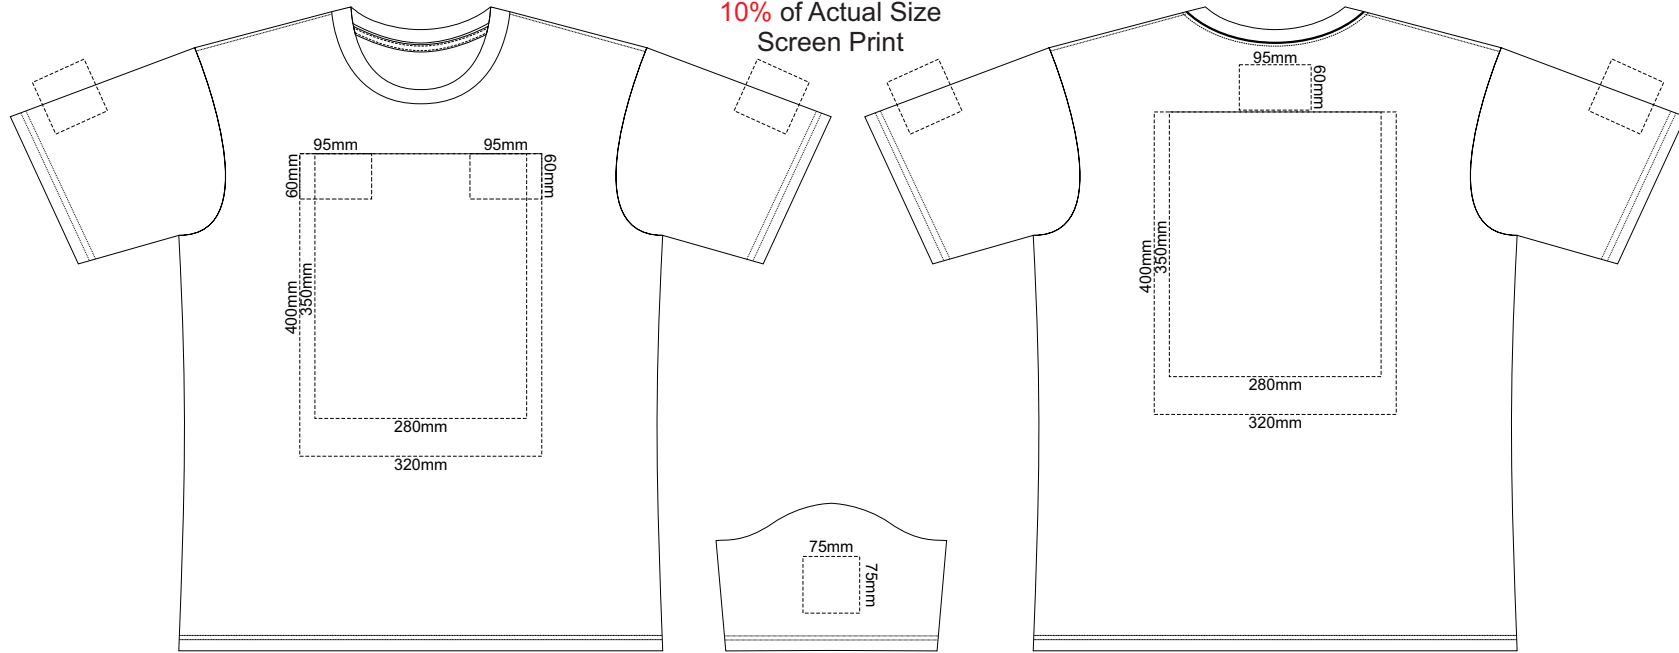

10% of Actual Size
Screen Print

MENS FRONT XL

MENS BACK XL

10% of Actual Size
Colourflex Transfer
Faux Embroidery

Print area 280x200mm can be rotated to best suit.

Print area 280x200mm can be rotated to best suit.

MENS FRONT 2XL

MENS BACK 2XL

10% of Actual Size
Colourflex Transfer
Faux Embroidery

Print area 280x200mm can be rotated to best suit.

Print area 280x200mm can be rotated to best suit.

MENS FRONT 2XL

MENS BACK 2XL