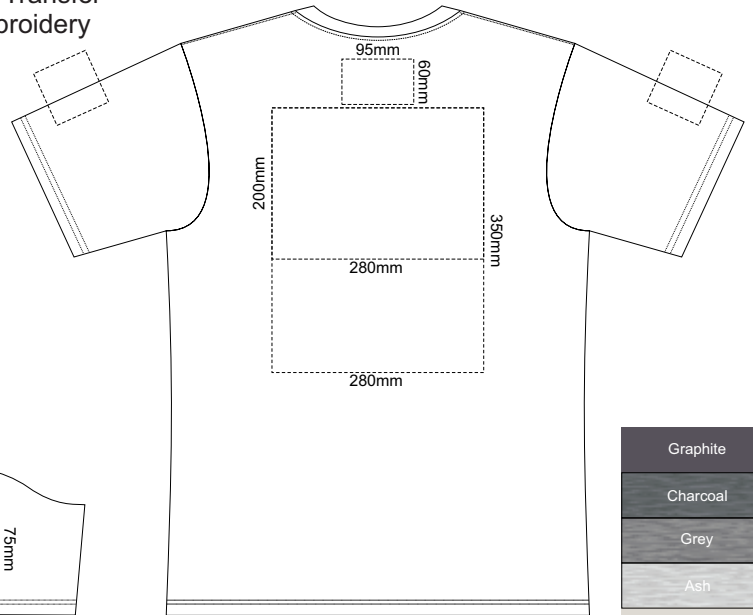

10% of Actual Size
Screen Print

MENS FRONT MEDIUM

MENS BACK MEDIUM

10% of Actual Size
Colourflex Transfer
Faux Embroidery

Print area 280x200mm can be rotated to best suit.
MENS FRONT MEDIUM

Print area 280x200mm can be rotated to best suit.
MENS BACK MEDIUM

10% of Actual Size
Screen Print

MENS FRONT LARGE

MENS BACK LARGE

10% of Actual Size
Colourflex Transfer
Faux Embroidery

MENS FRONT LARGE

Print area 280x200mm can be rotated to best suit.

MENS BACK LARGE

Print area 280x200mm can be rotated to best suit.

10% of Actual Size
Screen Print

MENS FRONT XL

MENS BACK XL

10% of Actual Size
Colourflex Transfer
Faux Embroidery

Print area 280x200mm can be rotated to best suit.

Print area 280x200mm can be rotated to best suit.