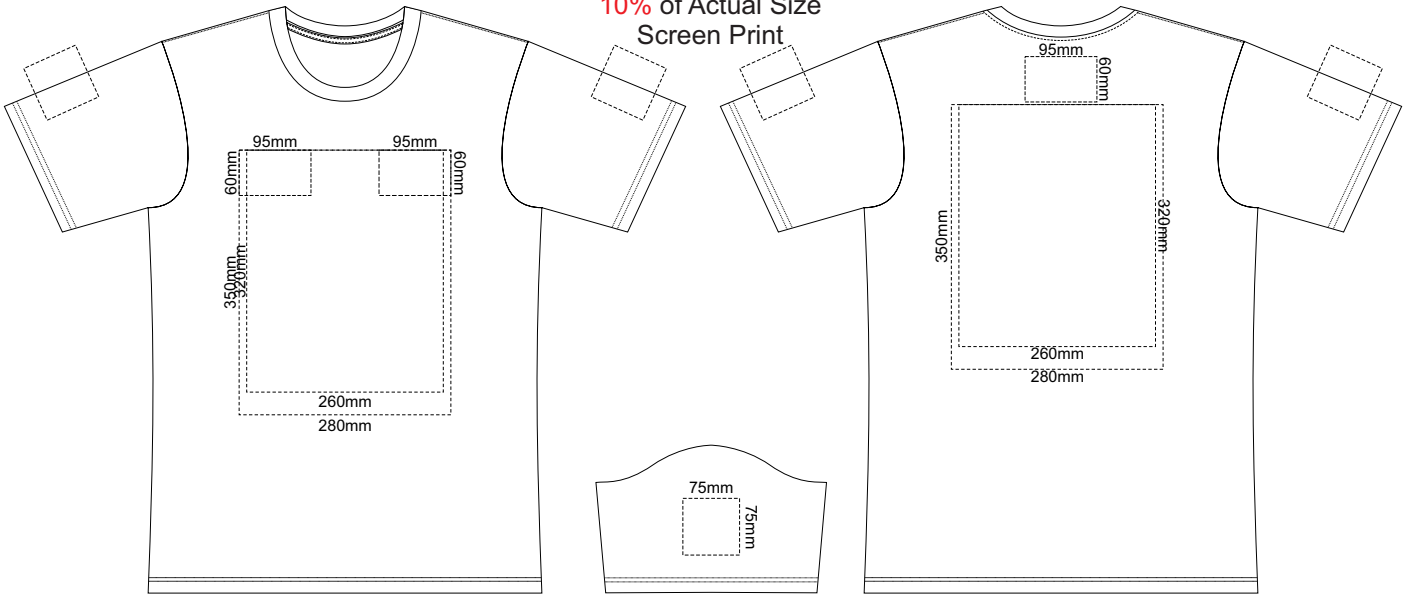

10% of Actual Size
Screen Print

MENS FRONT XS

MENS BACK XS

10% of Actual Size
Colourflex Transfer
Faux Embroidery

MENS FRONT XS

Print area 280x200mm can be rotated to best suit.

MENS BACK XS

Print area 280x200mm can be rotated to best suit.

MENS FRONT SMALL

MENS BACK SMALL

10% of Actual Size
Colourflex Transfer
Faux Embroidery

MENS FRONT SMALL

Print area 280x200mm can be rotated to best suit.

MENS BACK SMALL

Print area 280x200mm can be rotated to best suit.

10% of Actual Size
Screen Print

MENS FRONT MEDIUM

MENS BACK MEDIUM

10% of Actual Size
Colourflex Transfer
Faux Embroidery

Print area 280x200mm can be rotated to best suit.
MENS FRONT MEDIUM

Print area 280x200mm can be rotated to best suit.
MENS BACK MEDIUM

10% of Actual Size
Screen Print

MENS FRONT LARGE

MENS BACK LARGE

10% of Actual Size
Colourflex Transfer
Faux Embroidery

MENS FRONT LARGE

Print area 280x200mm can be rotated to best suit.

MENS BACK LARGE

Print area 280x200mm can be rotated to best suit.