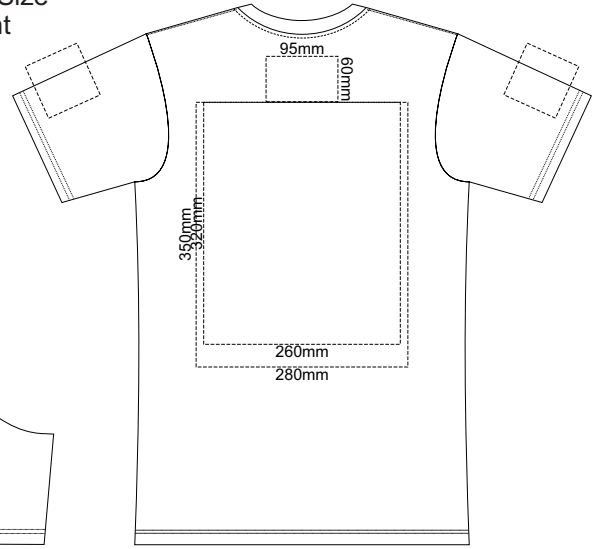

10% of Actual Size
Screen Print

MENS FRONT XS

MENS BACK XS

10% of Actual Size
Colourflex Transfer
Faux Embroidery

MENS FRONT XS

Print area 280x200mm can be rotated to best suit.

MENS BACK XS

Print area 280x200mm can be rotated to best suit.

MENS FRONT SMALL

MENS BACK SMALL

10% of Actual Size
Colourflex Transfer
Faux Embroidery

MENS FRONT SMALL

Print area 280x200mm can be rotated to best suit.

MENS BACK SMALL

Print area 280x200mm can be rotated to best suit.

10% of Actual Size
Screen Print

MENS FRONT MEDIUM

MENS BACK MEDIUM

10% of Actual Size
Colourflex Transfer
Faux Embroidery

Print area 280x200mm can be rotated to best suit.
MENS FRONT MEDIUM

Print area 280x200mm can be rotated to best suit.
MENS BACK MEDIUM

10% of Actual Size
Screen Print

MENS FRONT LARGE

MENS BACK LARGE

10% of Actual Size
Colourflex Transfer
Faux Embroidery

MENS FRONT LARGE

Print area 280x200mm can be rotated to best suit.

MENS BACK LARGE

Print area 280x200mm can be rotated to best suit.