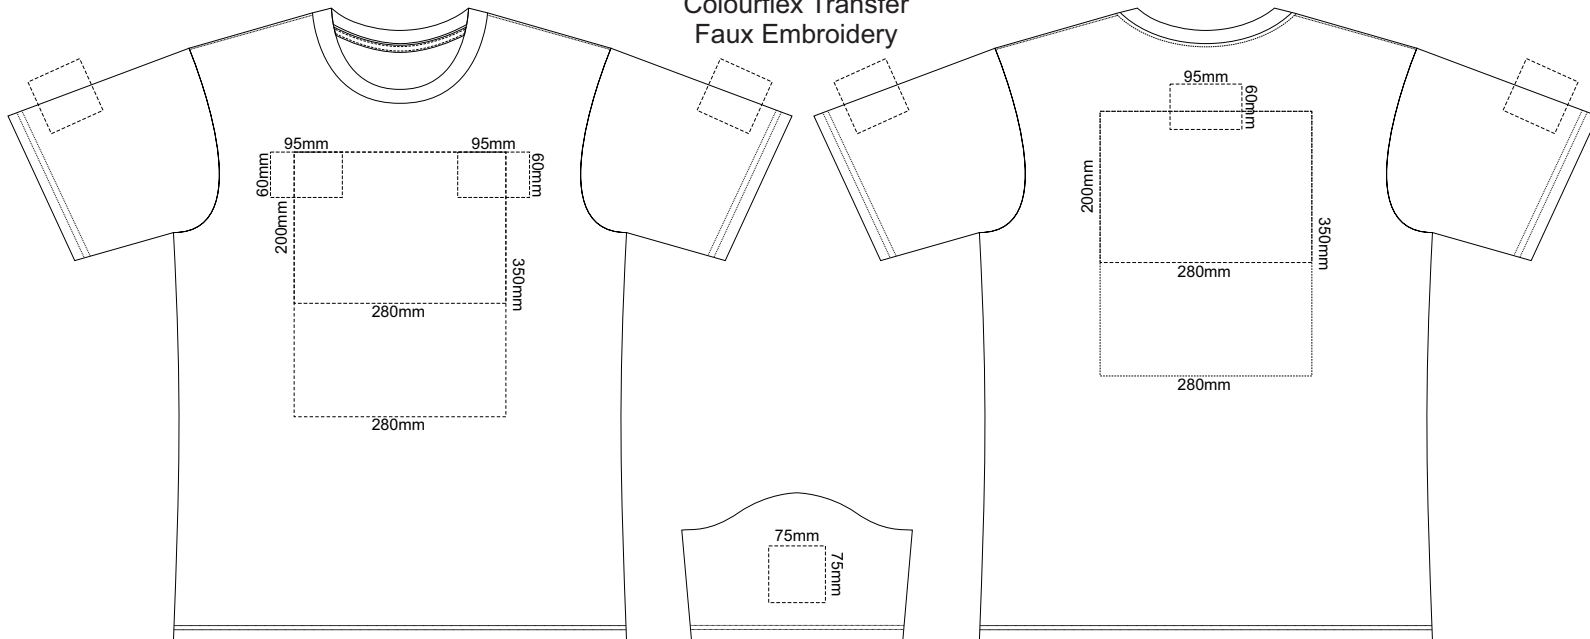

10% of Actual Size
Screen Print

MENS FRONT LARGE

MENS BACK LARGE

10% of Actual Size
Colourflex Transfer
Faux Embroidery

MENS FRONT LARGE

Print area 280x200mm can be rotated to best suit.

MENS BACK LARGE

Print area 280x200mm can be rotated to best suit.

10% of Actual Size
Screen Print

MENS FRONT XL

MENS BACK XL

10% of Actual Size
Colourflex Transfer
Faux Embroidery

Print area 280x200mm can be rotated to best suit.

Print area 280x200mm can be rotated to best suit.