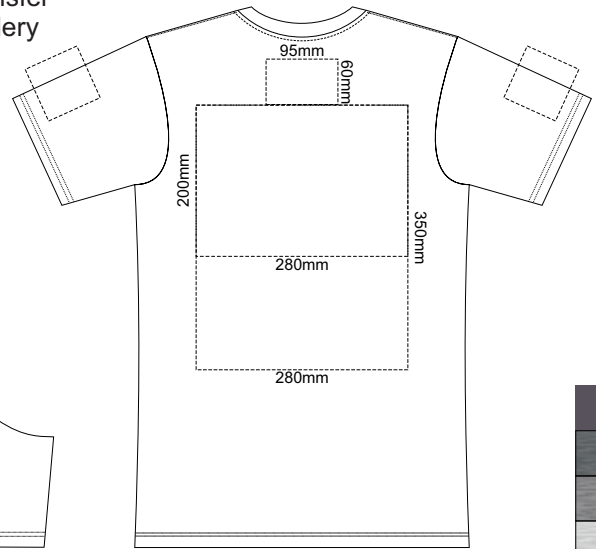

10% of Actual Size
Screen Print

MENS FRONT XS

MENS BACK XS

10% of Actual Size
Colourflex Transfer
Faux Embroidery

MENS FRONT XS

Print area 280x200mm can be rotated to best suit.

MENS BACK XS

Print area 280x200mm can be rotated to best suit.

MENS FRONT SMALL

MENS BACK SMALL

10% of Actual Size
Colourflex Transfer
Faux Embroidery

MENS FRONT SMALL

Print area 280x200mm can be rotated to best suit.

MENS BACK SMALL

Print area 280x200mm can be rotated to best suit.

10% of Actual Size
Screen Print

MENS FRONT MEDIUM

MENS BACK MEDIUM

10% of Actual Size
Colourflex Transfer
Faux Embroidery

Print area 280x200mm can be rotated to best suit.
MENS FRONT MEDIUM

Print area 280x200mm can be rotated to best suit.
MENS BACK MEDIUM

10% of Actual Size
Screen Print

MENS FRONT LARGE

MENS BACK LARGE

10% of Actual Size
Colourflex Transfer
Faux Embroidery

MENS FRONT LARGE

Print area 280x200mm can be rotated to best suit.

MENS BACK LARGE

Print area 280x200mm can be rotated to best suit.