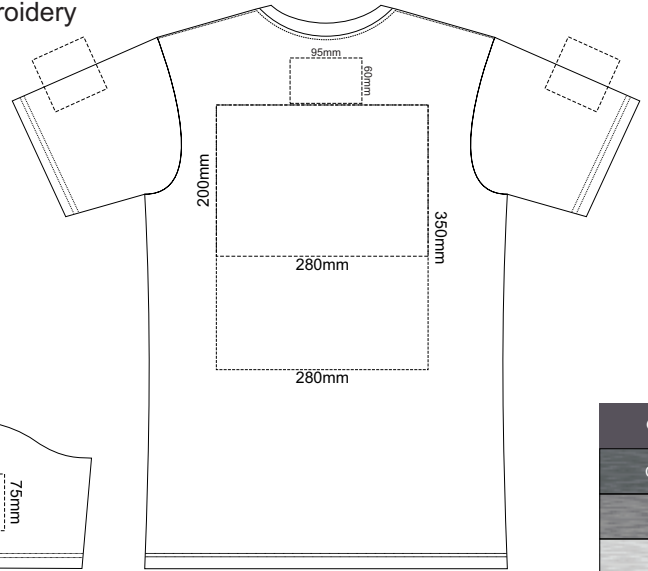

10% of Actual Size
Screen Print

MENS FRONT XS

MENS BACK XS

10% of Actual Size
Colourflex Transfer
Faux Embroidery

MENS FRONT XS

Print area 280x200mm can be rotated to best suit.

MENS BACK XS

Print area 280x200mm can be rotated to best suit.

MENS FRONT SMALL

MENS BACK SMALL

10% of Actual Size
Colourflex Transfer
Faux Embroidery

MENS FRONT SMALL

Print area 280x200mm can be rotated to best suit.

MENS BACK SMALL

Print area 280x200mm can be rotated to best suit.

10% of Actual Size
Screen Print

MENS FRONT MEDIUM

MENS BACK MEDIUM

10% of Actual Size
Colourflex Transfer
Faux Embroidery

Print area 280x200mm can be rotated to best suit.
MENS FRONT MEDIUM

Print area 280x200mm can be rotated to best suit.
MENS BACK MEDIUM

10% of Actual Size
Screen Print

MENS FRONT LARGE

MENS BACK LARGE

10% of Actual Size
Colourflex Transfer
Faux Embroidery

MENS FRONT LARGE

Print area 280x200mm can be rotated to best suit.

MENS BACK LARGE

Print area 280x200mm can be rotated to best suit.