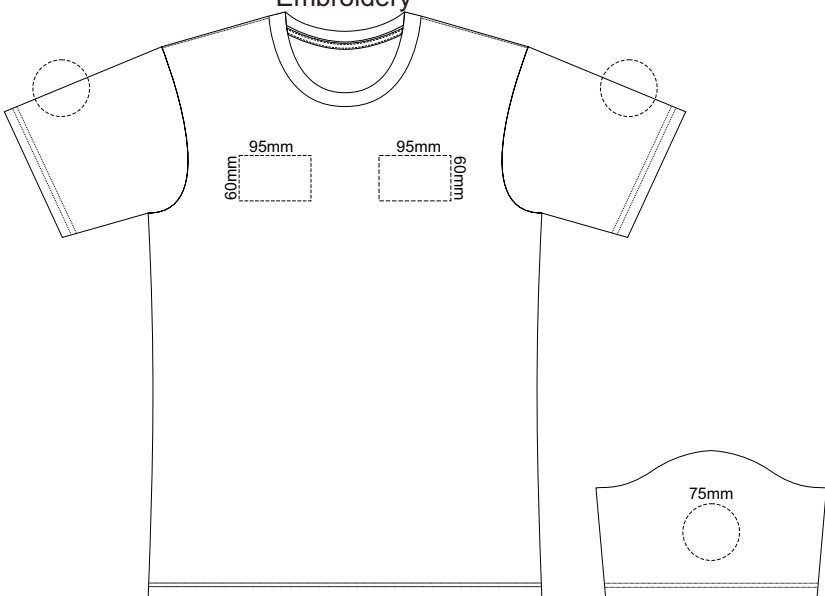

MENS FRONT MEDIUM

Graphite
Charcoal
Grey
Ash
Ecru
Gold
Mustard
Orange
Rust
Fuchsia
Red
Kelly Green
Olive
Bottle Green
Cyan
Petrol Blue
Royal Blue
Navy
Purple
Carbon
Black
Jet Black