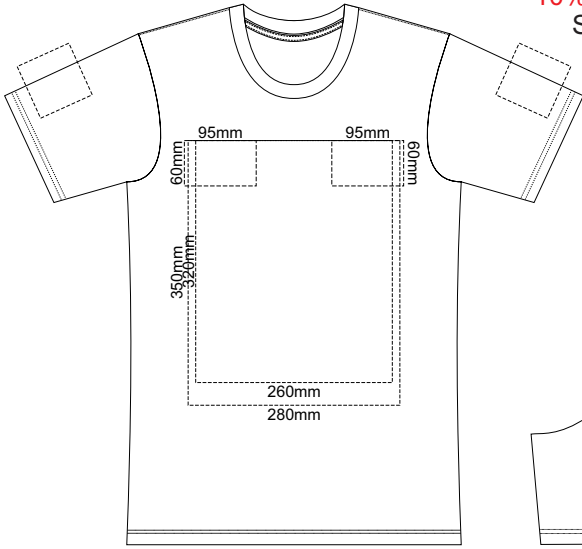

10% of Actual Size
Screen Print

MENS FRONT XS

MENS BACK XS

10% of Actual Size
Colourflex Transfer
Faux Embroidery

MENS FRONT XS

Print area 280x200mm can be rotated to best suit.

MENS BACK XS

Print area 280x200mm can be rotated to best suit.

MENS FRONT SMALL

MENS BACK SMALL

10% of Actual Size
Colourflex Transfer
Faux Embroidery

MENS FRONT SMALL

Print area 280x200mm can be rotated to best suit.

MENS BACK SMALL

Print area 280x200mm can be rotated to best suit.

10% of Actual Size
Screen Print

MENS FRONT MEDIUM

MENS BACK MEDIUM

10% of Actual Size
Colourflex Transfer
Faux Embroidery

Print area 280x200mm can be rotated to best suit.
MENS FRONT MEDIUM

Print area 280x200mm can be rotated to best suit.
MENS BACK MEDIUM

10% of Actual Size
Screen Print

MENS FRONT LARGE

MENS BACK LARGE

10% of Actual Size
Colourflex Transfer
Faux Embroidery

MENS FRONT LARGE

Print area 280x200mm can be rotated to best suit.

MENS BACK LARGE

Print area 280x200mm can be rotated to best suit.