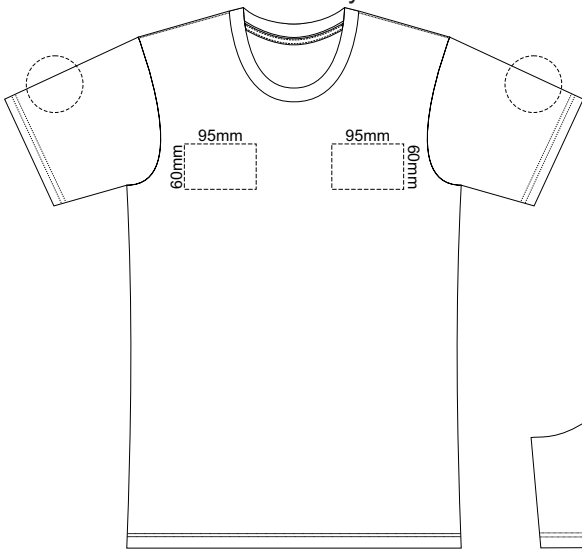

MENS FRONT XS

Graphite
Charcoal
Grey
Ash
Ecru
Gold
Mustard
Orange
Rust
Fuchsia
Red
Kelly Green
Olive
Bottle Green
Cyan
Petrol Blue
Royal Blue
Navy
Purple
Black
Jet Black