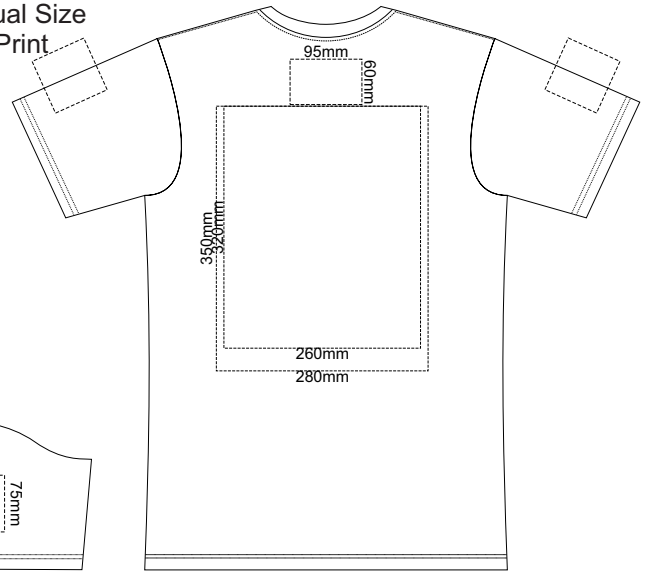

10% of Actual Size
Screen Print

MENS FRONT XS

MENS BACK XS

10% of Actual Size
Colourflex Transfer
Faux Embroidery

MENS FRONT XS

Print area 280x200mm can be rotated to best suit.

MENS BACK XS

Print area 280x200mm can be rotated to best suit.

MENS FRONT SMALL

MENS BACK SMALL

10% of Actual Size
Colourflex Transfer
Faux Embroidery

MENS FRONT SMALL

Print area 280x200mm can be rotated to best suit.

MENS BACK SMALL

Print area 280x200mm can be rotated to best suit.

10% of Actual Size
Screen Print

MENS FRONT MEDIUM

MENS BACK MEDIUM

10% of Actual Size
Colourflex Transfer
Faux Embroidery

Print area 280x200mm can be rotated to best suit.
MENS FRONT MEDIUM

Print area 280x200mm can be rotated to best suit.
MENS BACK MEDIUM

10% of Actual Size
Screen Print

MENS FRONT LARGE

MENS BACK LARGE

10% of Actual Size
Colourflex Transfer
Faux Embroidery

MENS FRONT LARGE

Print area 280x200mm can be rotated to best suit.

MENS BACK LARGE

Print area 280x200mm can be rotated to best suit.