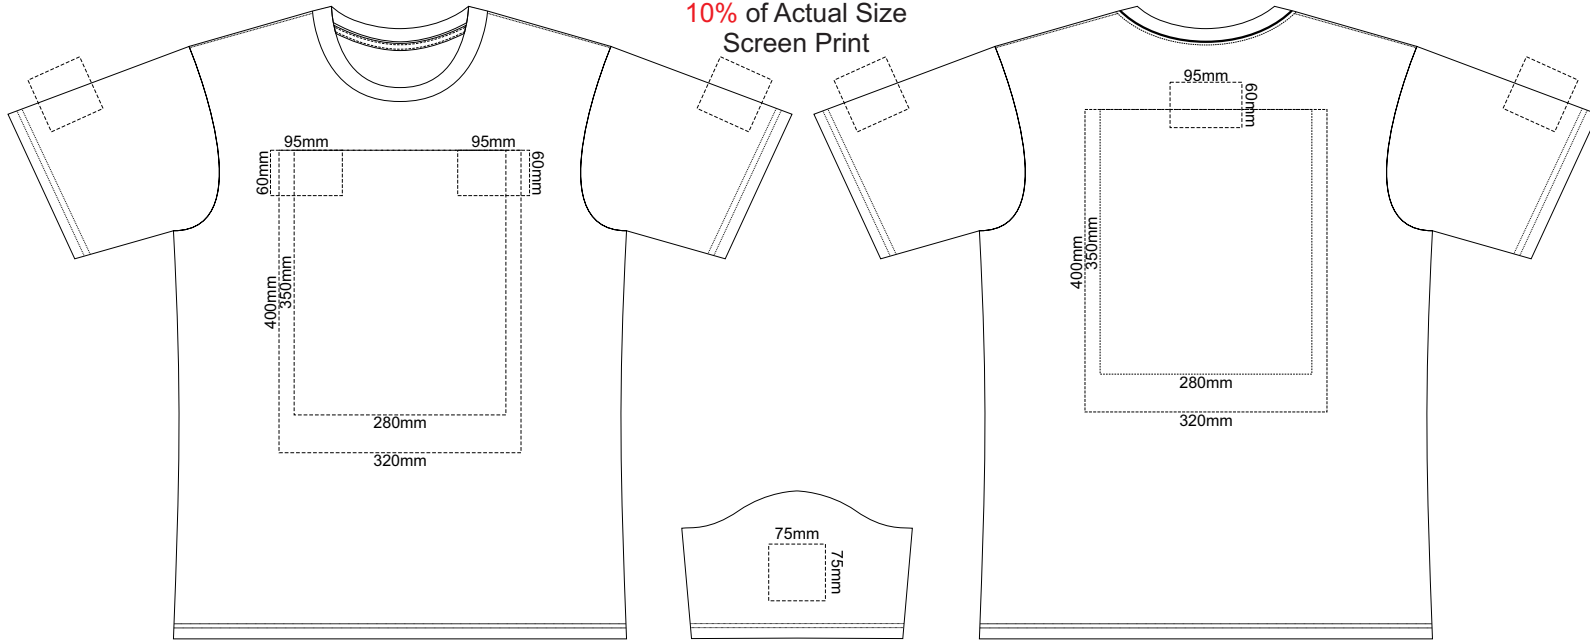

10% of Actual Size
Screen Print

MENS FRONT MEDIUM

MENS BACK MEDIUM

10% of Actual Size
Colourflex Transfer
Faux Embroidery

Print area 280x200mm can be rotated to best suit.
MENS FRONT MEDIUM

Print area 280x200mm can be rotated to best suit.
MENS BACK MEDIUM

10% of Actual Size
Screen Print

MENS FRONT LARGE

MENS BACK LARGE

10% of Actual Size
Colourflex Transfer
Faux Embroidery

MENS FRONT LARGE

Print area 280x200mm can be rotated to best suit.

MENS BACK LARGE

Print area 280x200mm can be rotated to best suit.

10% of Actual Size
Screen Print

MENS FRONT XL

MENS BACK XL

10% of Actual Size
Colourflex Transfer
Faux Embroidery

Print area 280x200mm can be rotated to best suit.

Print area 280x200mm can be rotated to best suit.